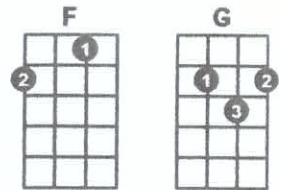

Don't Marry Her

key:C, artist:The Beautiful South writer:Paul Heaton , Dave Rotheray

Thanks to Ian Blackhouse for this one

<https://www.youtube.com/watch?v=UxSborYK3Z4>

✓1. [C] Think of you with [G] pipe and slippers

[F] Think of her in [G] bed

[F] Laying there just [C] watching telly then [D7] think of me in [G] stead

✓1. [C] Think of you with [G] pipe and slippers

[F] Think of her in [G] bed

[F] Laying there just [C] watching telly then [D7] think of me in [G] stead

I'll [C] never grow so [G] old and flabby, [F] that could never [G] be

[F] Don't marry [G] her, have [C] me

✓2. Your [C] love light shines like [G] cardboard

But your [F] work shoes are [G] glistening

She's a [F] PHD in 'I [C] told you so'

You've a [D7] knighthood in 'I'm not [G] listening'

She'll [C] grab your Sandra [G] Bullocks and [F] slowly raise the [G] knee

[F] Don't marry [G] her, have [C] me

✓4. And the [C] Sunday sun shines down on San Fran[F] cisco [C] Bay