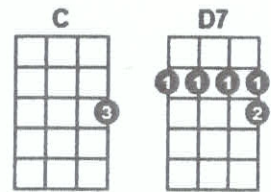

Don't Marry Her

key:C, artist:The Beautiful South writer:Paul Heaton , Dave Rotheray

Thanks to Ian Blackhouse for this one

<https://www.youtube.com/watch?v=UxSborYK3Z4>

✓1. [C] Think of you with [G] pipe and slippers

[F] Think of her in [G] bed

[F] Laying there just [C] watching telly then [D7] think of me in [G] stead